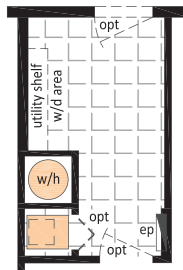

METROPOLIS

HOME SERIES

Optional
Utility Room

MT-207602

20' x 76' - 1,520 SQ.FT.

3 BEDS, 2 BATHS