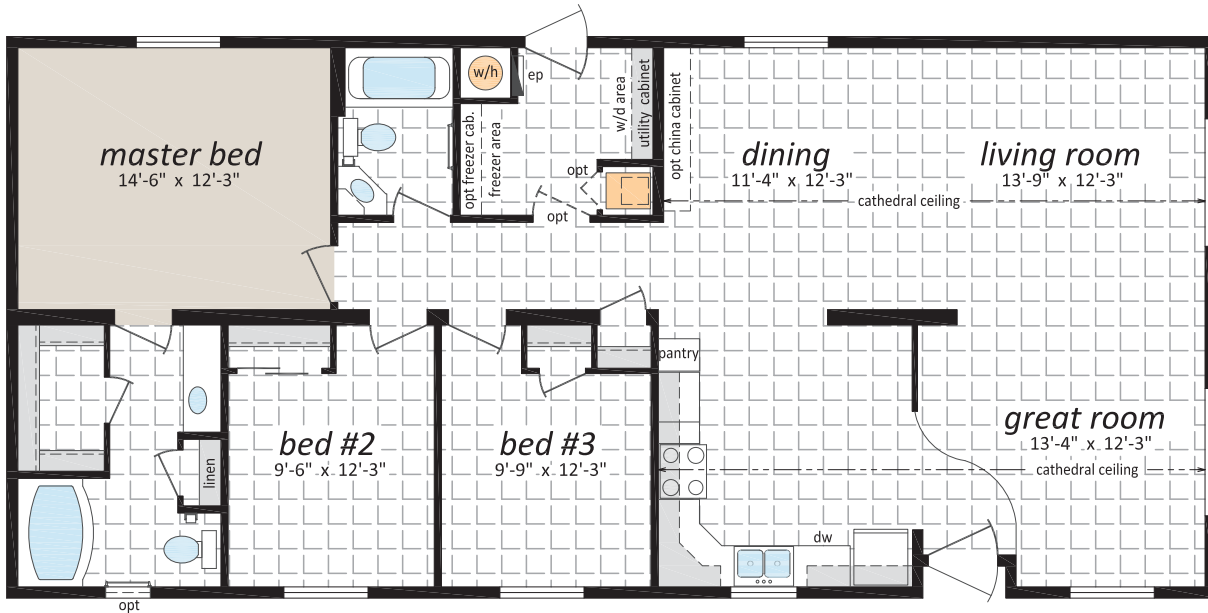

# The Design 5 Series

## Sectional Homes

Artist Rendering;  
may show optional features

### DF-353

26' x 56' - 1,456 sq.ft.  
3 Beds, 2 Baths, Great Room

46-60H  
opt trapezoid  
46-60H  
opt trapezoid  
46-60H  
opt trapezoid  
46-60H  
opt trapezoid