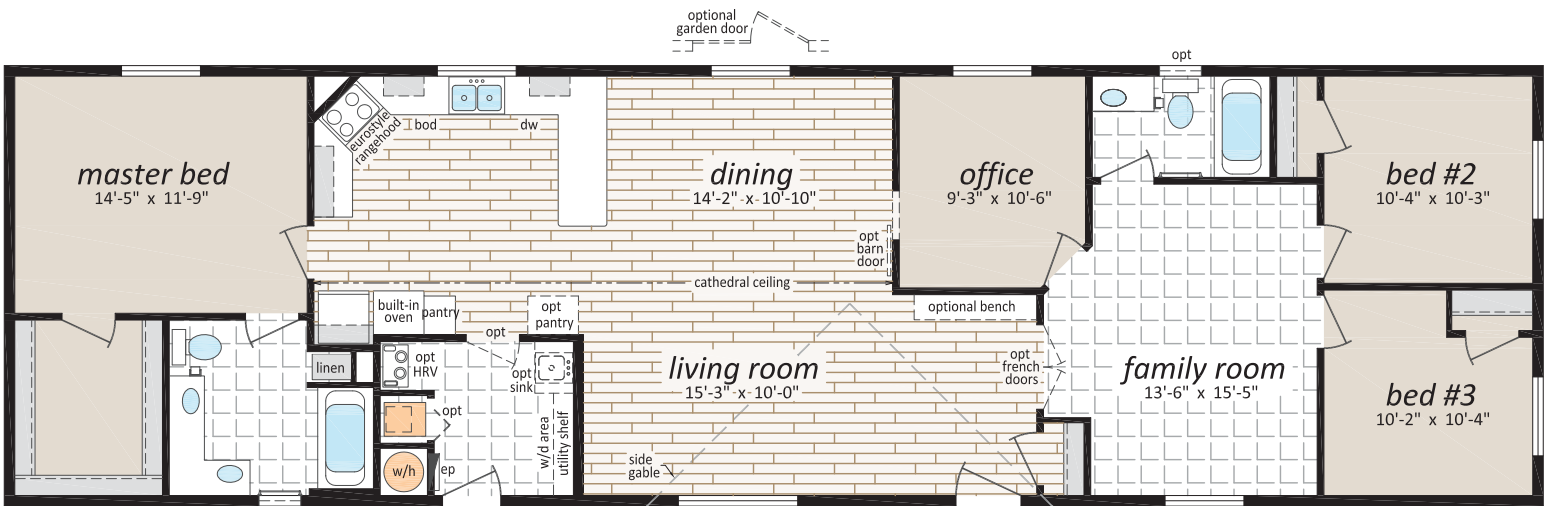

METROPOLIS

HOME SERIES

MT-227601

22' x 76' - 1,672 SQ.FT.

3 BEDS, 2 BATHS, OFFICE, FAMILY ROOM

Optional
Ensuite & W.I.C.