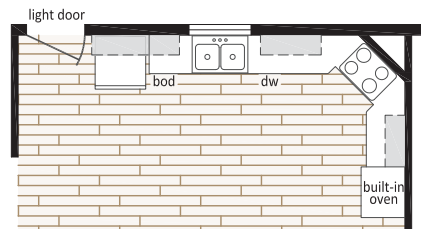

METROPOLIS

HOME SERIES

MT-227602

22' x 76' - 1,672 SQ.FT.

3 BEDS, 2 BATHS

Optional
Kitchen