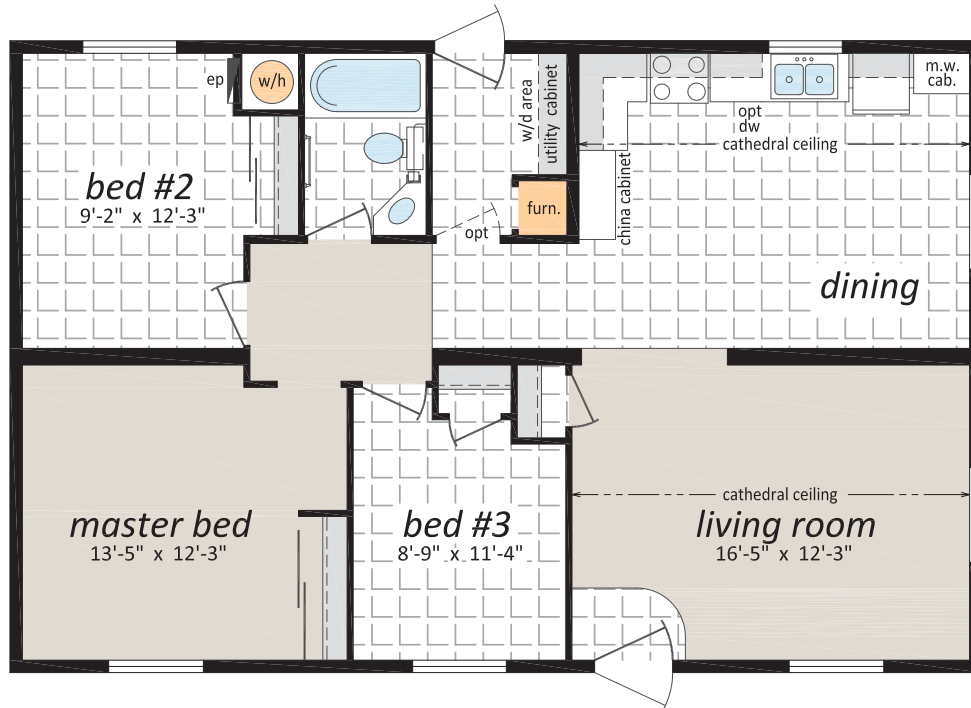

ST-457

26' x 40' 1,040 sq. ft.

3 Beds, 1 Bath

www.shelterhomes.ca

Follow us: