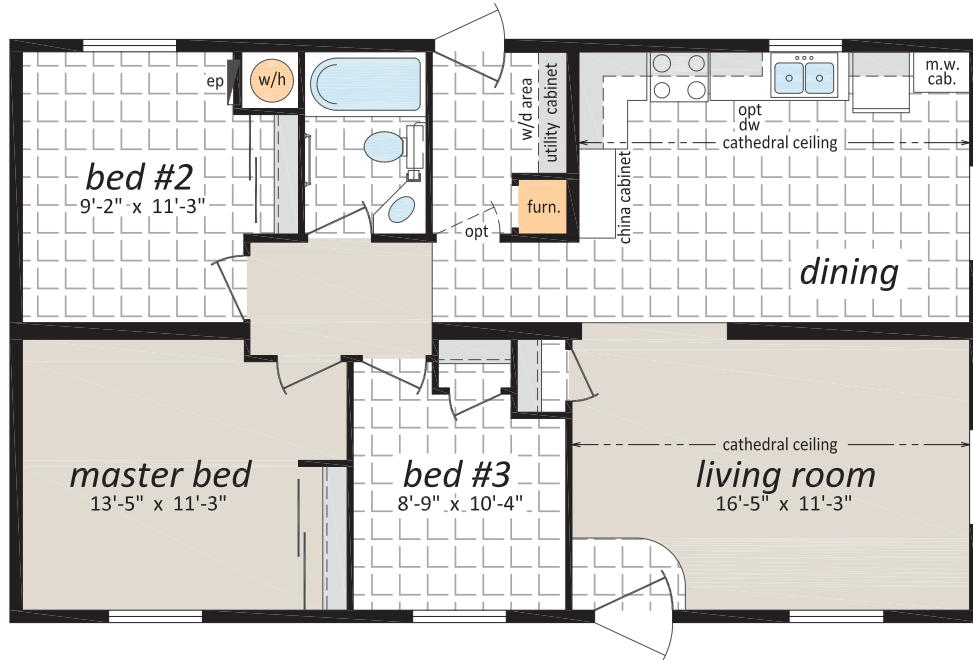

ST-456

24' x 40' 960 sq. ft.

3 Beds, 1 Bath

www.shelterhomes.ca

Follow us: